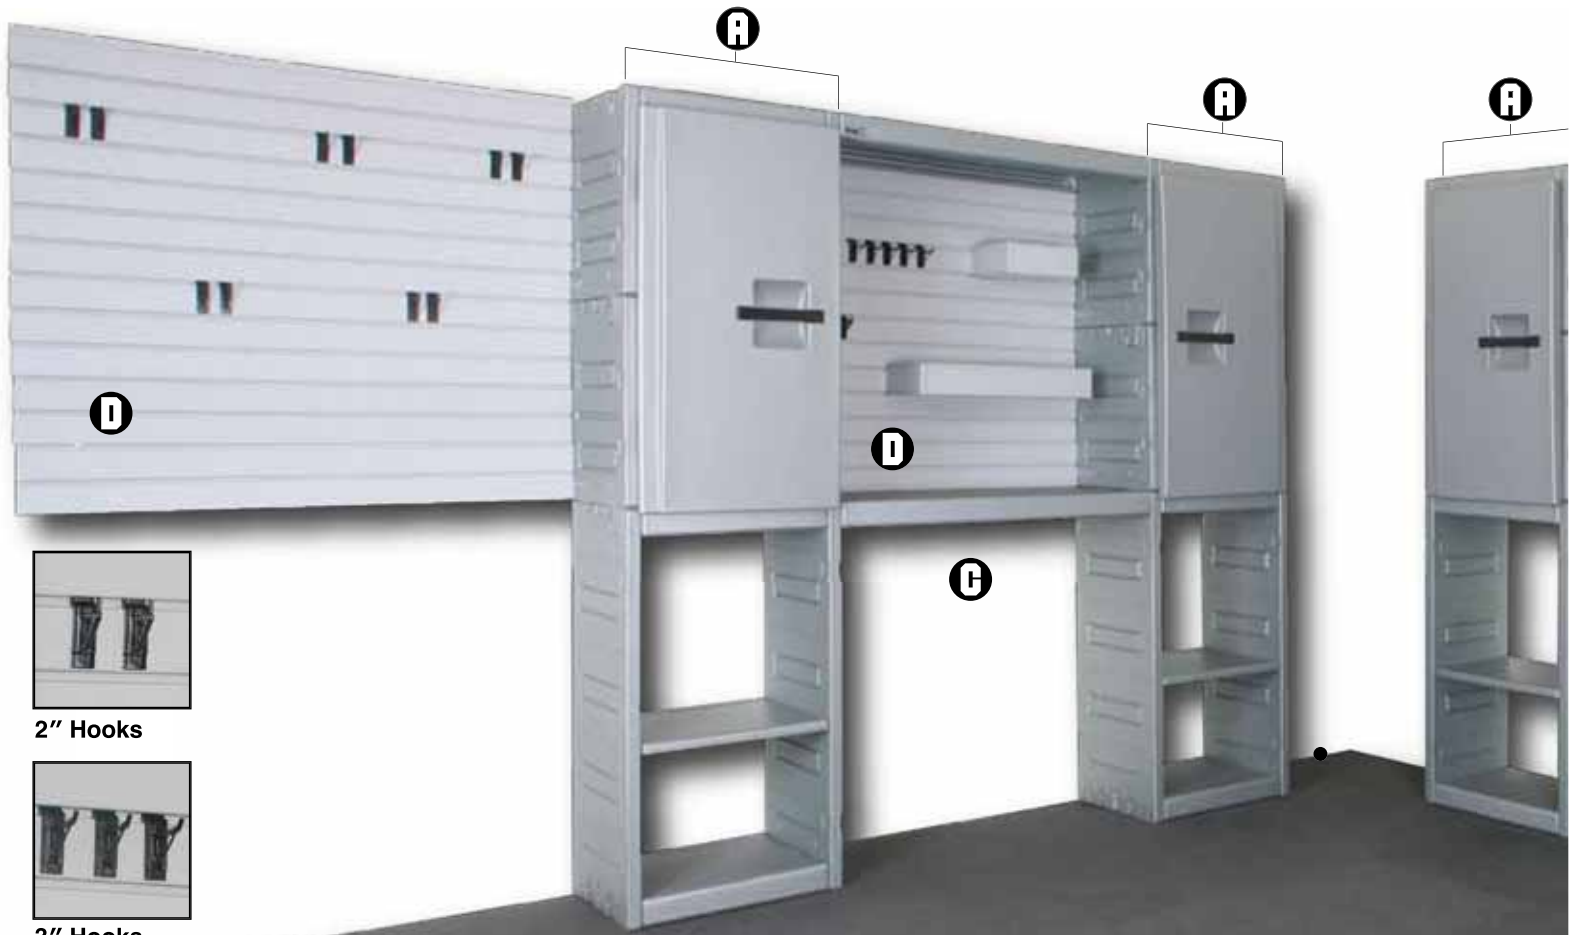

### A Storage Cabinet

<b>Model Number</b>	GMTOWER00
<b>Description</b>	Single Cabinet w/ Door
<b>UPC Code</b>	8-90583-00201-6
<b>Carton Dimensions</b>	42.25" x 22" x 10.5"
<b>Product Dimensions</b>	84" Height x 22.5" Width x 16" Depth
<b>Unit Weight</b>	40 lbs.

2" Hooks

3" Hooks

Item Description	Model Number	Pack Quantity
<b>A</b> Storage Cabinet	GMTOWER00	1
<b>B</b> Large Capacity Storage Cabinet	GMXLTOW00	1
<b>C</b> 42" Heavy-Duty Cap Shelves	GM42CAP00	1
<b>D</b> 42" Slatwall Panels	GM42SLAT0	12
<b>E</b> Adjustable Shelves	GM21ADJ00	2
<b>F</b> 8" Drawers	GM8DRAW00	2