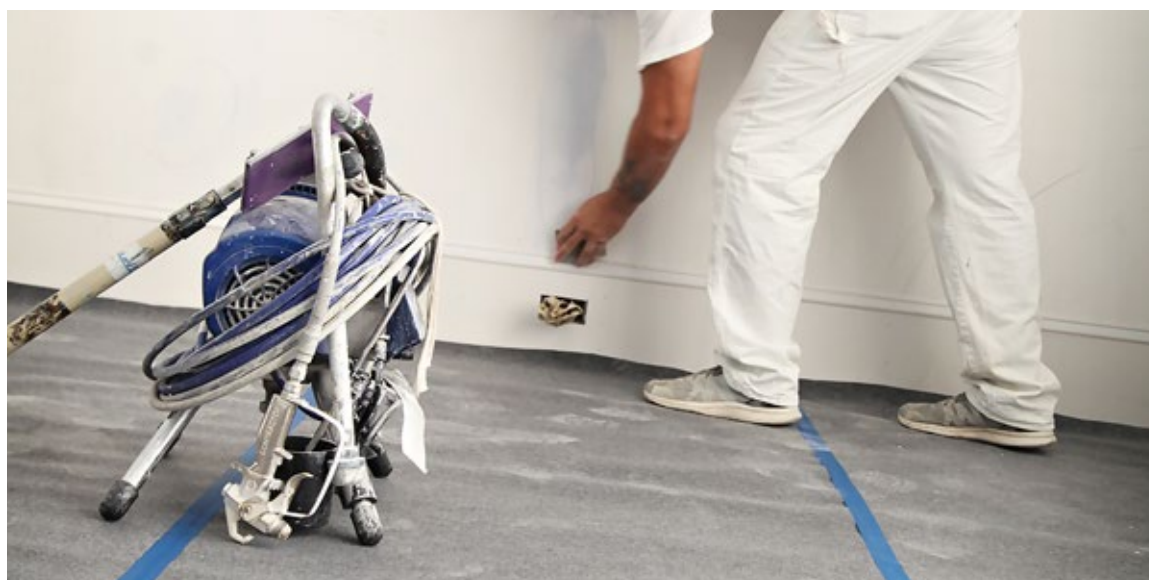

HEAVY DUTY

SURFACE PROTECTION

TRIMACO

SUPER TUFF

LEAKPROOF DURABLE SURFACE PROTECTION

- ABSORBENT, SLIP-RESISTANT + REUSABLE
- GREAT FOR ALL TYPES OF FLOORS + COUNTERS
- LEAKPROOF
- MADE IN THE USA
- EASY TO CLEAN

The lightweight version of the Heavy Duty SuperTuff Surface Protector. The SuperTuff Surface Protector is absorbent, slip-resistant and reusable. Great for all types of floors and counter tops, this absorbent surface protector is perfect for any construction, repair, renovation or paint job. Long lasting and easy to clean. Trimaco's SuperTuff consists of absorbent fiber, made from 100% post consumer recycled PET bottles.

ITEM No.		UPC	SIZE	SQ M / SQ FT
86450	SuperTuff Surface Protector	0-47034-86450-5	0.91m x 15.24m (36" x 50')	13.94 / 150
86400	SuperTuff Surface Protector	0-47034-86400-0	0.91m x 30.48m (36" x 100')	27.87 / 300

MADE IN
USA