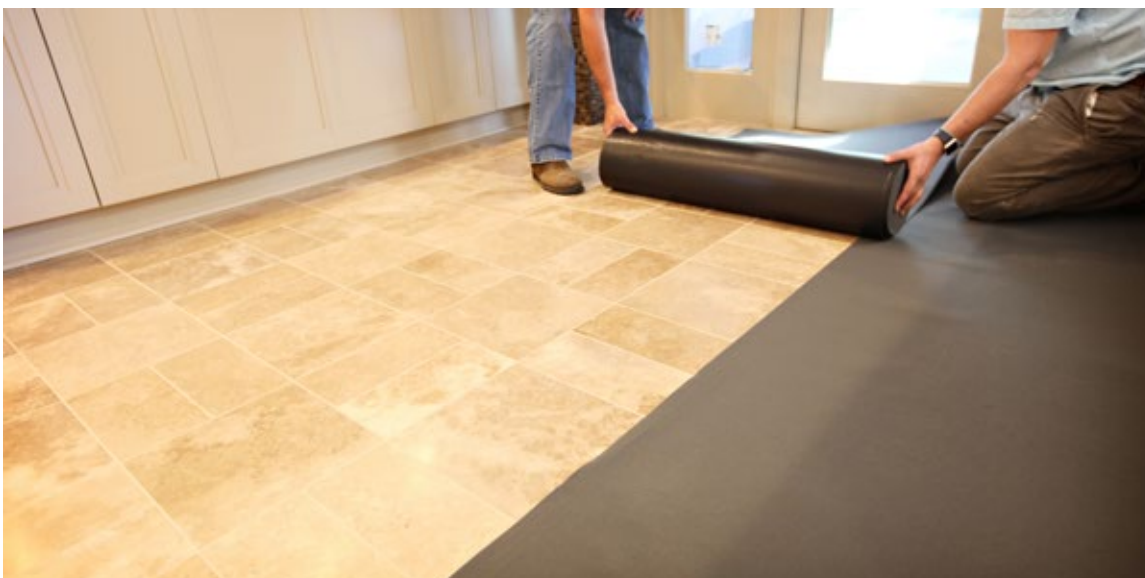

HEAVY DUTY

SURFACE PROTECTION

TRIMACO

HEAVY DUTY SUPER TUFF®

DURABLE IMPACT RESISTANT SURFACE PROTECTION

- ABSORBENT, SLIP-RESISTANT + REUSABLE
- GREAT FOR ALL TYPES OF FLOORS + COUNTERS
- LEAKPROOF
- MADE IN THE USA
- EASY TO CLEAN
- LONG LASTING

This heavy duty surface protector is absorbent, slip-resistant and reusable. Great for all types of floors and counter tops, Heavy Duty SuperTuff Surface Protector is perfect for any construction, repair, renovation or paint job. Features impact resistant protection, plus is long lasting and easy to clean. Absorbent fiber made from 100% post consumer recycled PET bottles.

ITEM No.		UPC	SIZE	SQ M / SQ FT
86360	Heavy Duty SuperTuff Mat	0-47034-86360-7	0.91m x 1.83m (36"x6')	1.67 / 18
86365	Heavy Duty SuperTuff Surface Protector	0-47034-86365-2	0.91m x 15.24m (36"x50')	13.94 / 150
86100	Heavy Duty SuperTuff Surface Protector	0-47034-86100-9	0.91m x 30.48m (36"x100')	27.87 / 300

MADE IN
USA